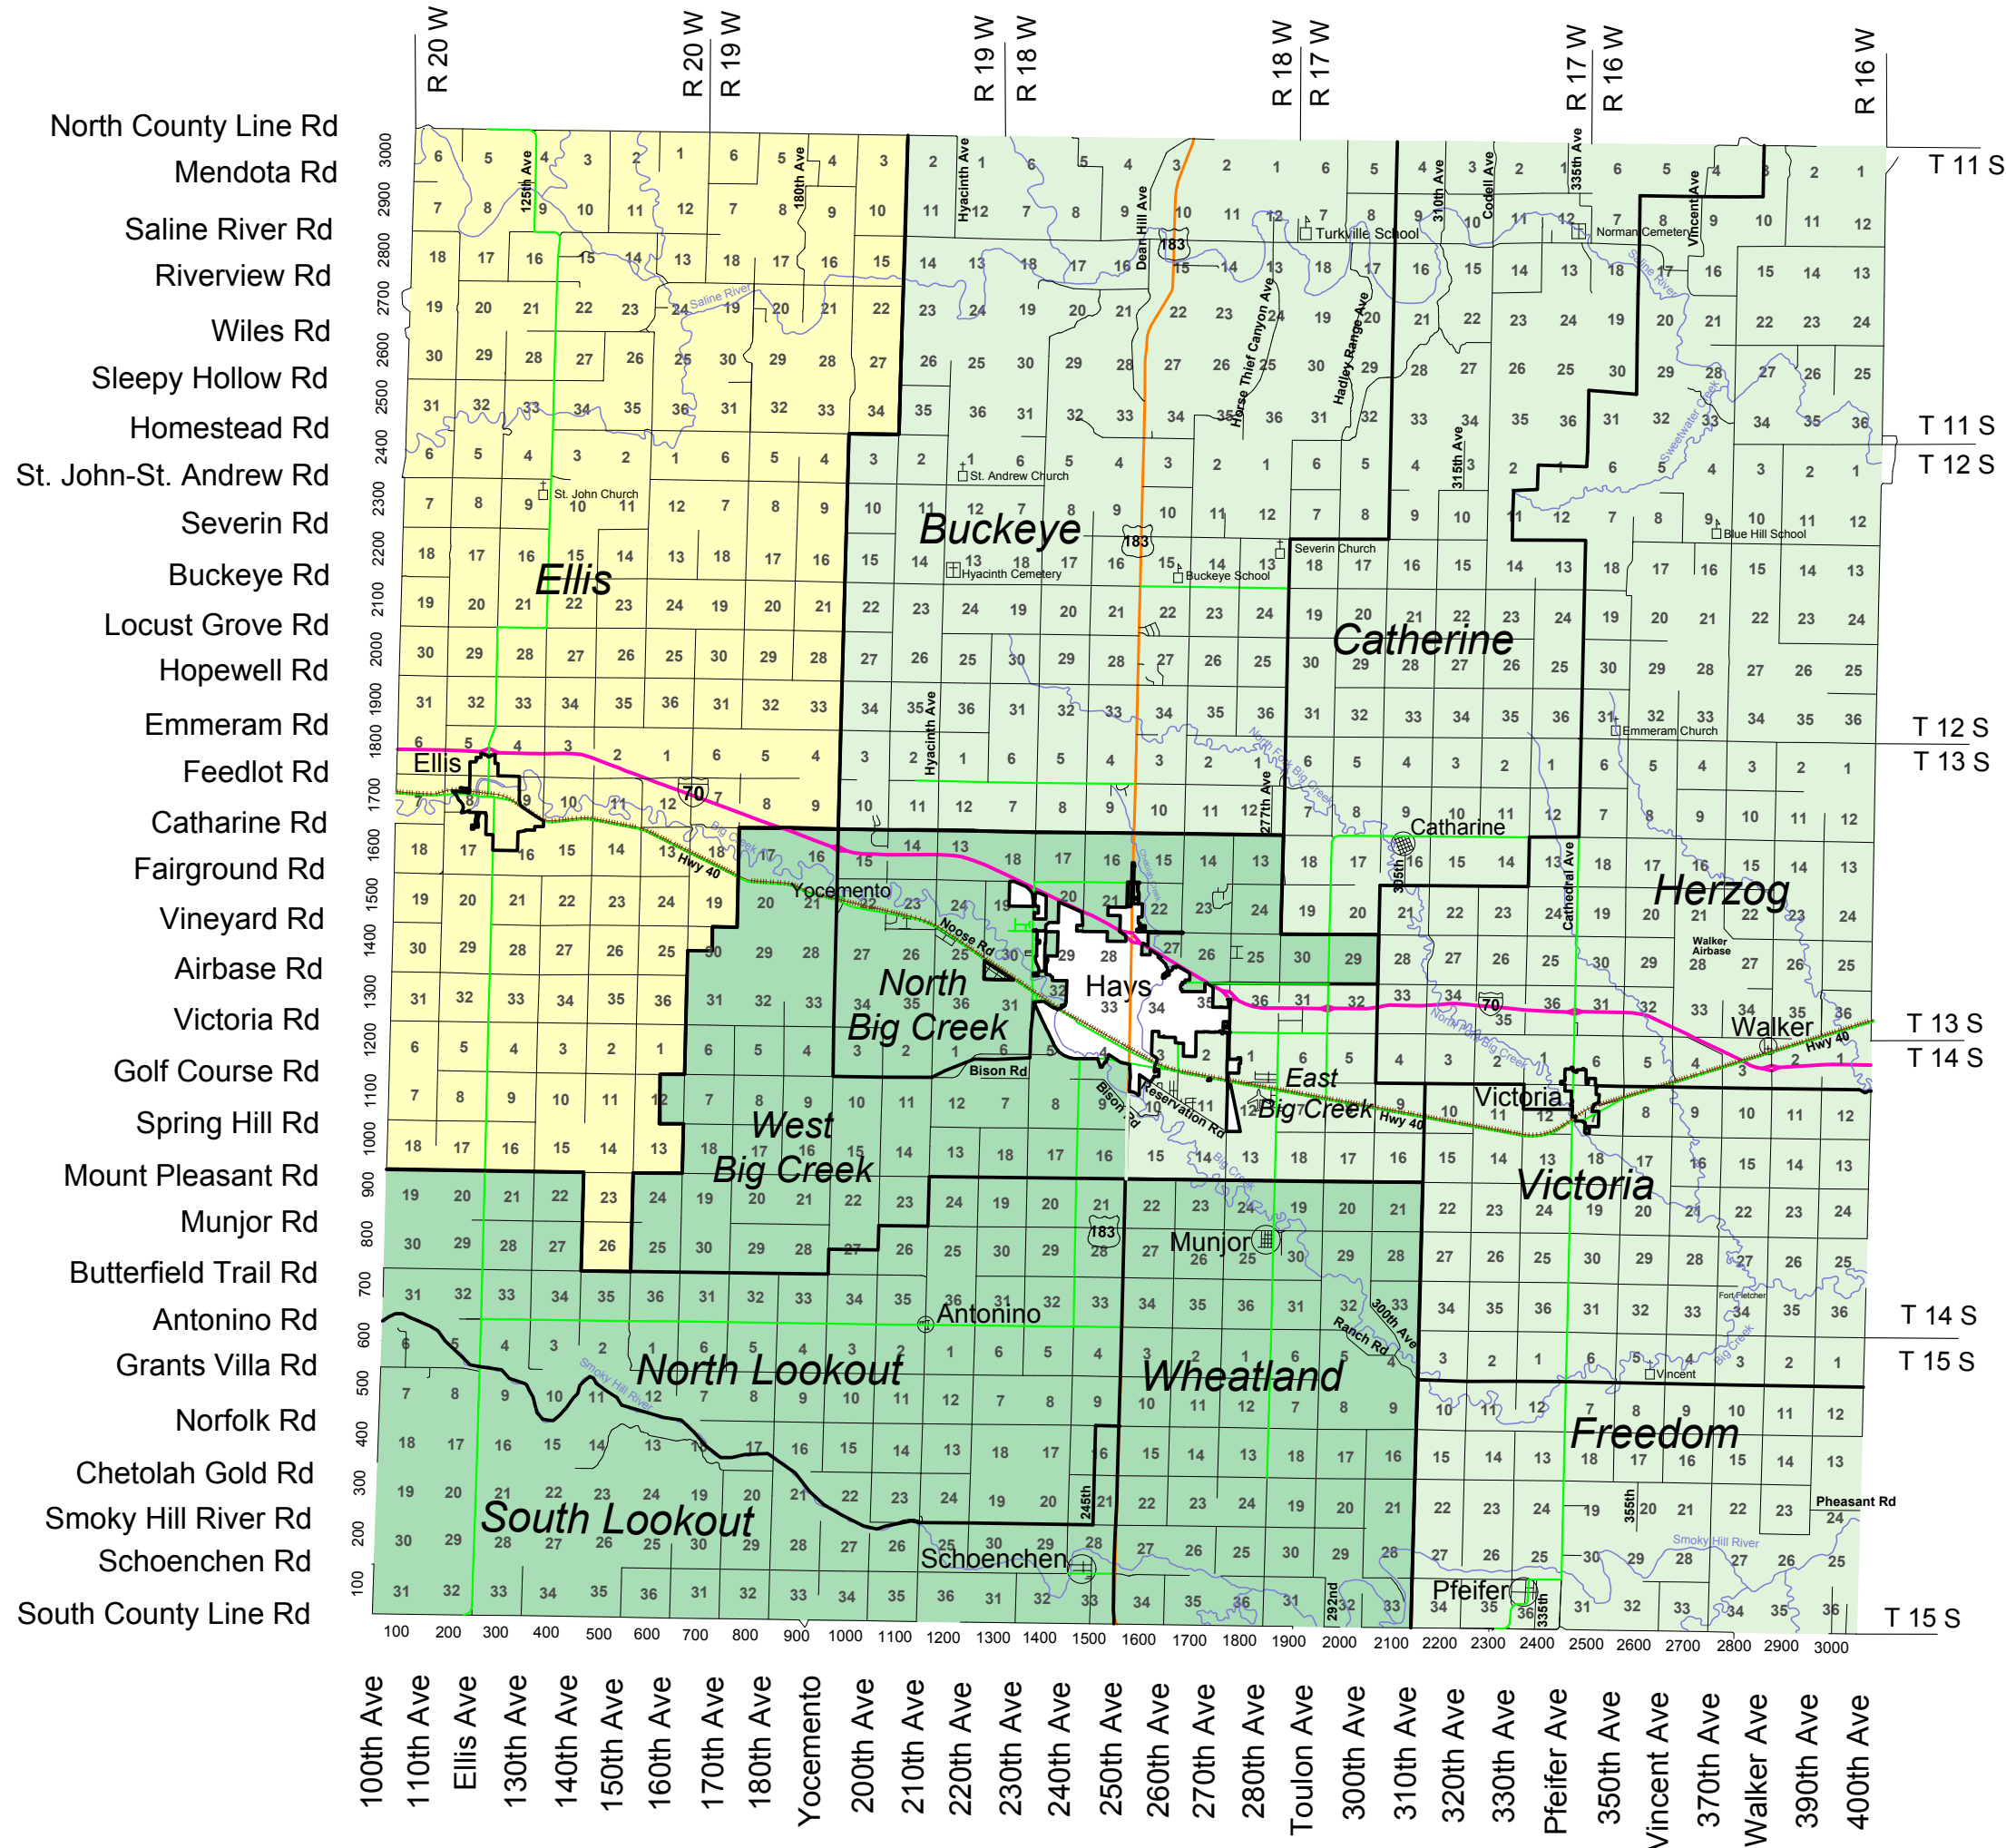

Ellis County Commissioner Districts

Legend

Refer to the City of Hays Commission District Map for designated Commission areas.

School

Cemetery

Park

Hospital

Street

Interstate

Federal Highway

Railroad

36 Section Numbers

Even Addresses East and South
Odd Addresses West and North

Prepared by:
Ellis County Information Technology
GIS Division

Road Information Provided by:
Ellis County Public Works

Source:
Ellis County Clerk's Office
2017

Not to Scale

- North County Line Rd
- Mendota Rd
- Saline River Rd
- Riverview Rd
- Wiles Rd
- Sleepy Hollow Rd
- Homestead Rd
- St. John-St. Andrew Rd
- Severin Rd
- Buckeye Rd
- Locust Grove Rd
- Hopewell Rd
- Emmeram Rd
- Feedlot Rd
- Catharine Rd
- Fairground Rd
- Vineyard Rd
- Airbase Rd
- Victoria Rd
- Golf Course Rd
- Spring Hill Rd
- Mount Pleasant Rd
- Munjoy Rd
- Butterfield Trail Rd
- Antonino Rd
- Grants Villa Rd
- Norfolk Rd
- Chetolah Gold Rd
- Smoky Hill River Rd
- Schoenchen Rd
- South County Line Rd

- 100th Ave
- 110th Ave
- Ellis Ave
- 130th Ave
- 140th Ave
- 150th Ave
- 160th Ave
- 170th Ave
- 180th Ave
- Yocemento
- 200th Ave
- 210th Ave
- 220th Ave
- 230th Ave
- 240th Ave
- 250th Ave
- 260th Ave
- 270th Ave
- 280th Ave
- Toulon Ave
- 300th Ave
- 310th Ave
- 320th Ave
- 330th Ave
- Pfeifer Ave
- 350th Ave
- Vincent Ave
- 370th Ave
- Walker Ave
- 390th Ave
- 400th Ave