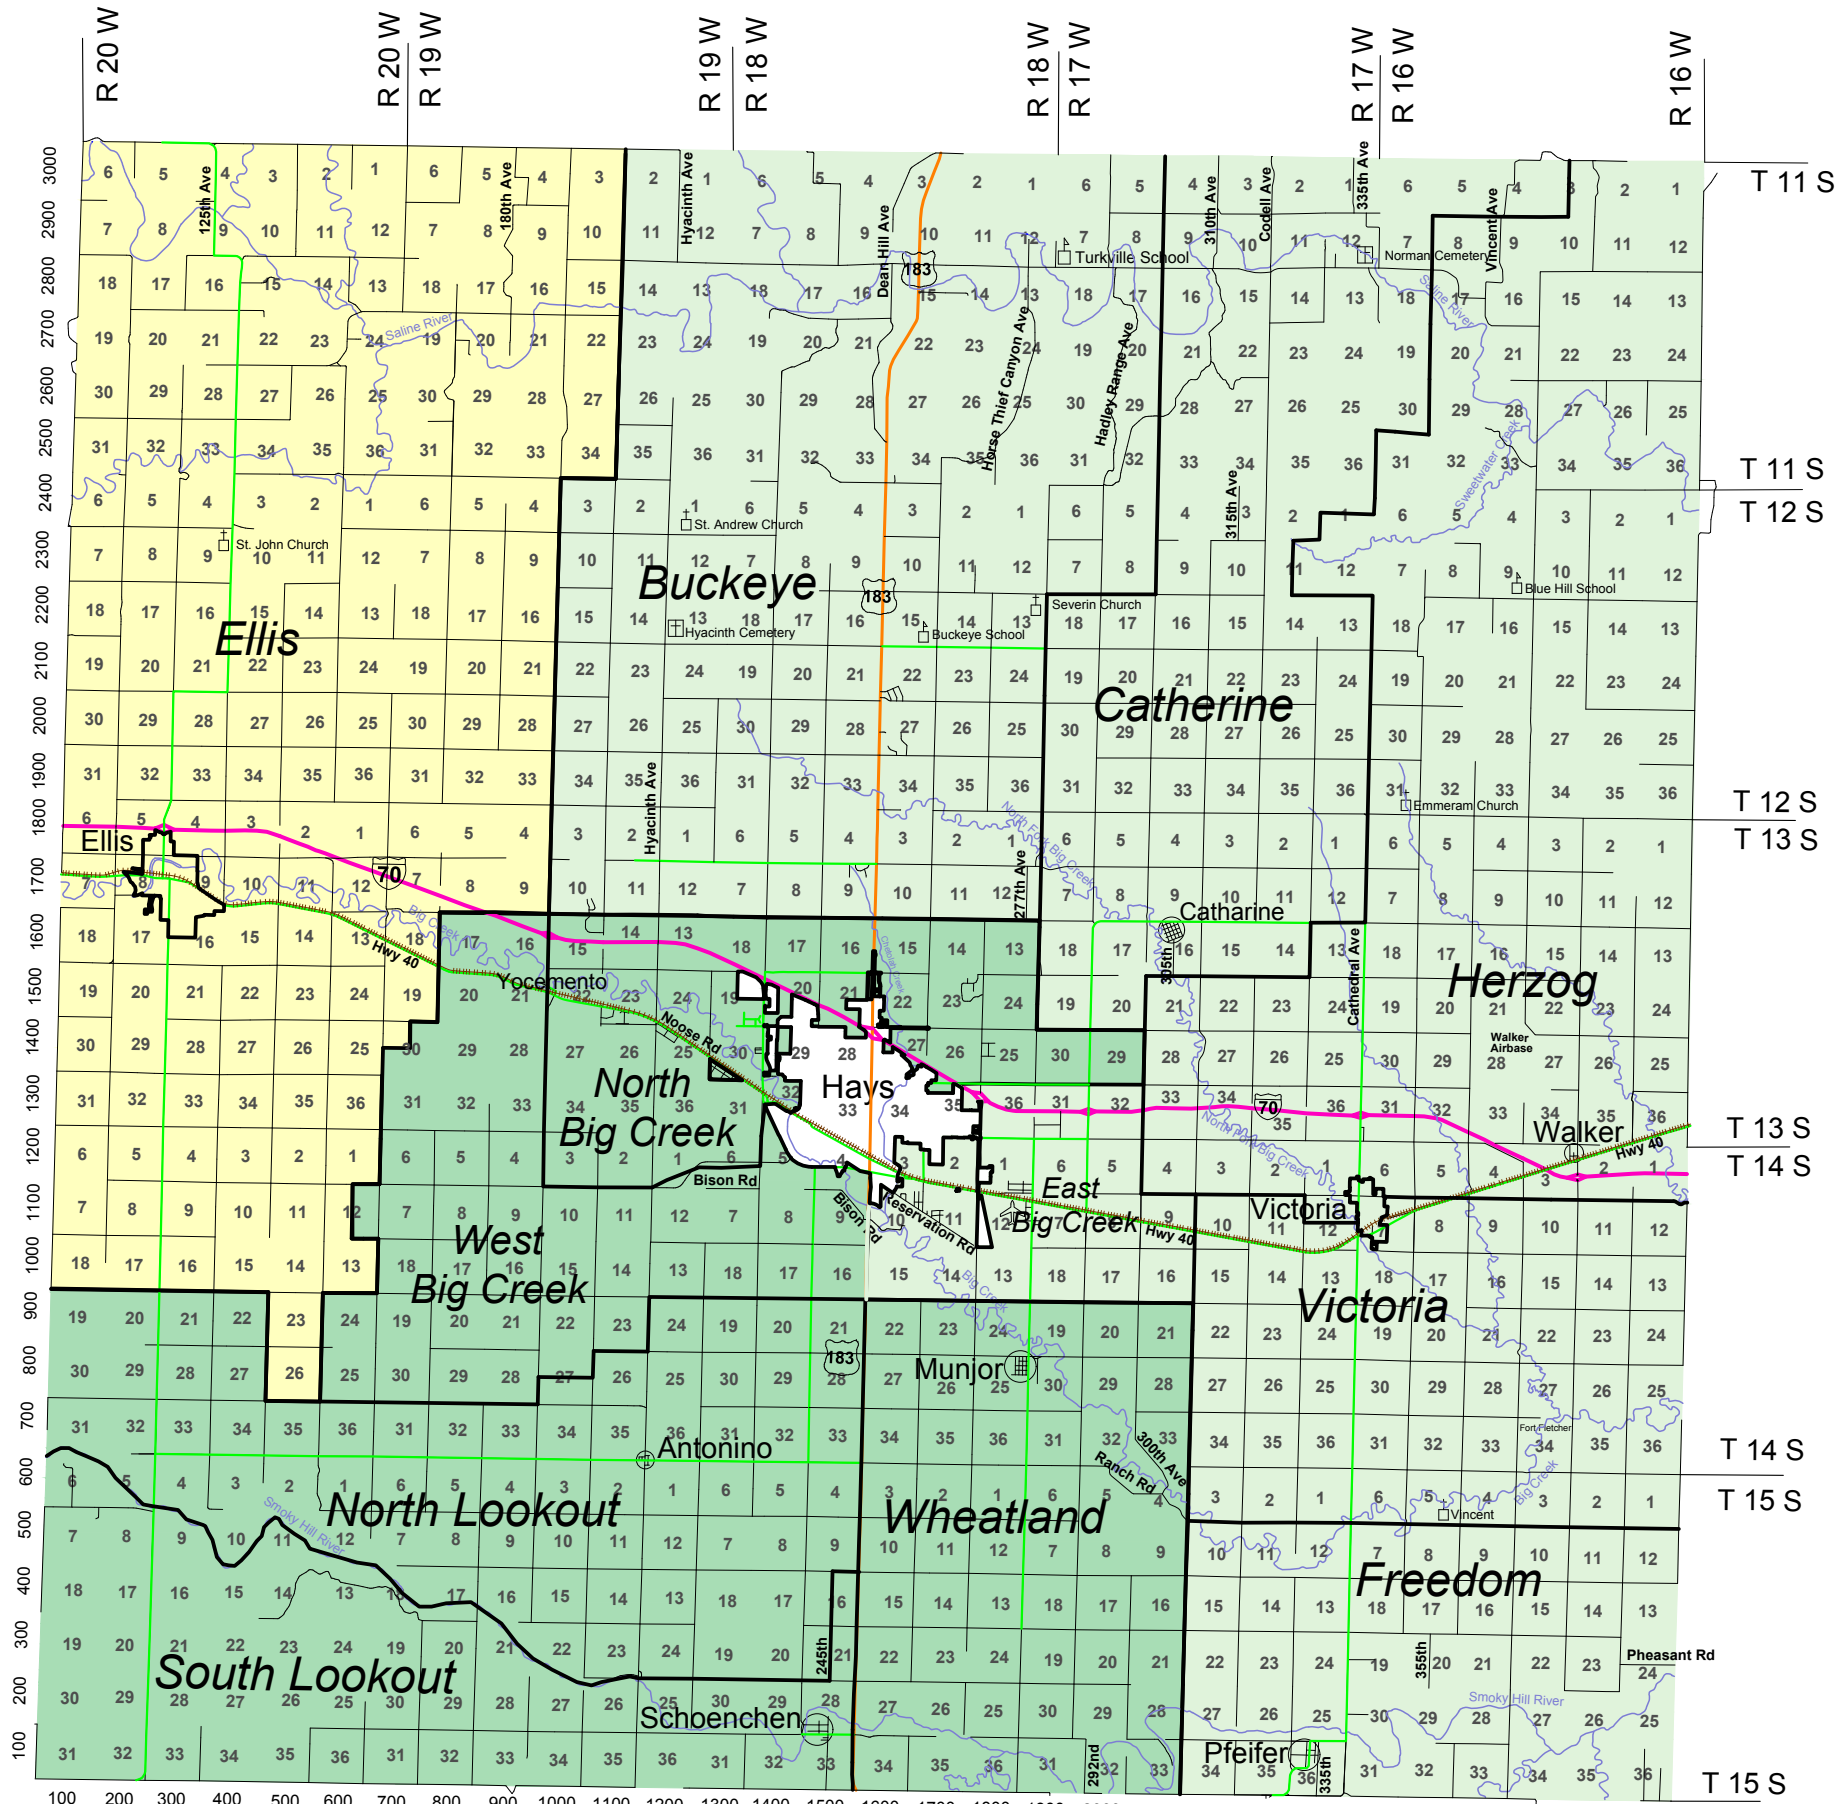

Ellis County Commissioner Districts

Legend

Refer to the City of Hays Commission District Map for designated Commission areas.

School

Cemetery

Park

Hospital

Street

Interstate

Federal Highway

Railroad

36 Section Numbers

Even Addresses East and South
Odd Addresses West and North

Prepared by:
Ellis County Information Technology
GIS Division

Road Information Provided by:
Ellis County Public Works

Source:
Ellis County Clerk's Office
2017

Not to Scale

- North County Line Rd
- Mendota Rd
- Saline River Rd
- Riverview Rd
- Wiles Rd
- Sleepy Hollow Rd
- Homestead Rd
- St. John-St. Andrew Rd
- Severin Rd
- Buckeye Rd
- Locust Grove Rd
- Hopewell Rd
- Emmeram Rd
- Feedlot Rd
- Catharine Rd
- Fairground Rd
- Vineyard Rd
- Airbase Rd
- Victoria Rd
- Golf Course Rd
- Spring Hill Rd
- Mount Pleasant Rd
- Munjoy Rd
- Butterfield Trail Rd
- Antonino Rd
- Grants Villa Rd
- Norfolk Rd
- Chetolah Gold Rd
- Smoky Hill River Rd
- Schoenchen Rd
- South County Line Rd

- 100th Ave
- 110th Ave
- Ellis Ave
- 130th Ave
- 140th Ave
- 150th Ave
- 160th Ave
- 170th Ave
- 180th Ave
- Yocemento
- 200th Ave
- 210th Ave
- 220th Ave
- 230th Ave
- 240th Ave
- 250th Ave
- 260th Ave
- 270th Ave
- 280th Ave
- Toulon Ave
- 300th Ave
- 310th Ave
- 320th Ave
- 330th Ave
- Pfeifer Ave
- 350th Ave
- Vincent Ave
- 370th Ave
- Walker Ave
- 390th Ave
- 400th Ave