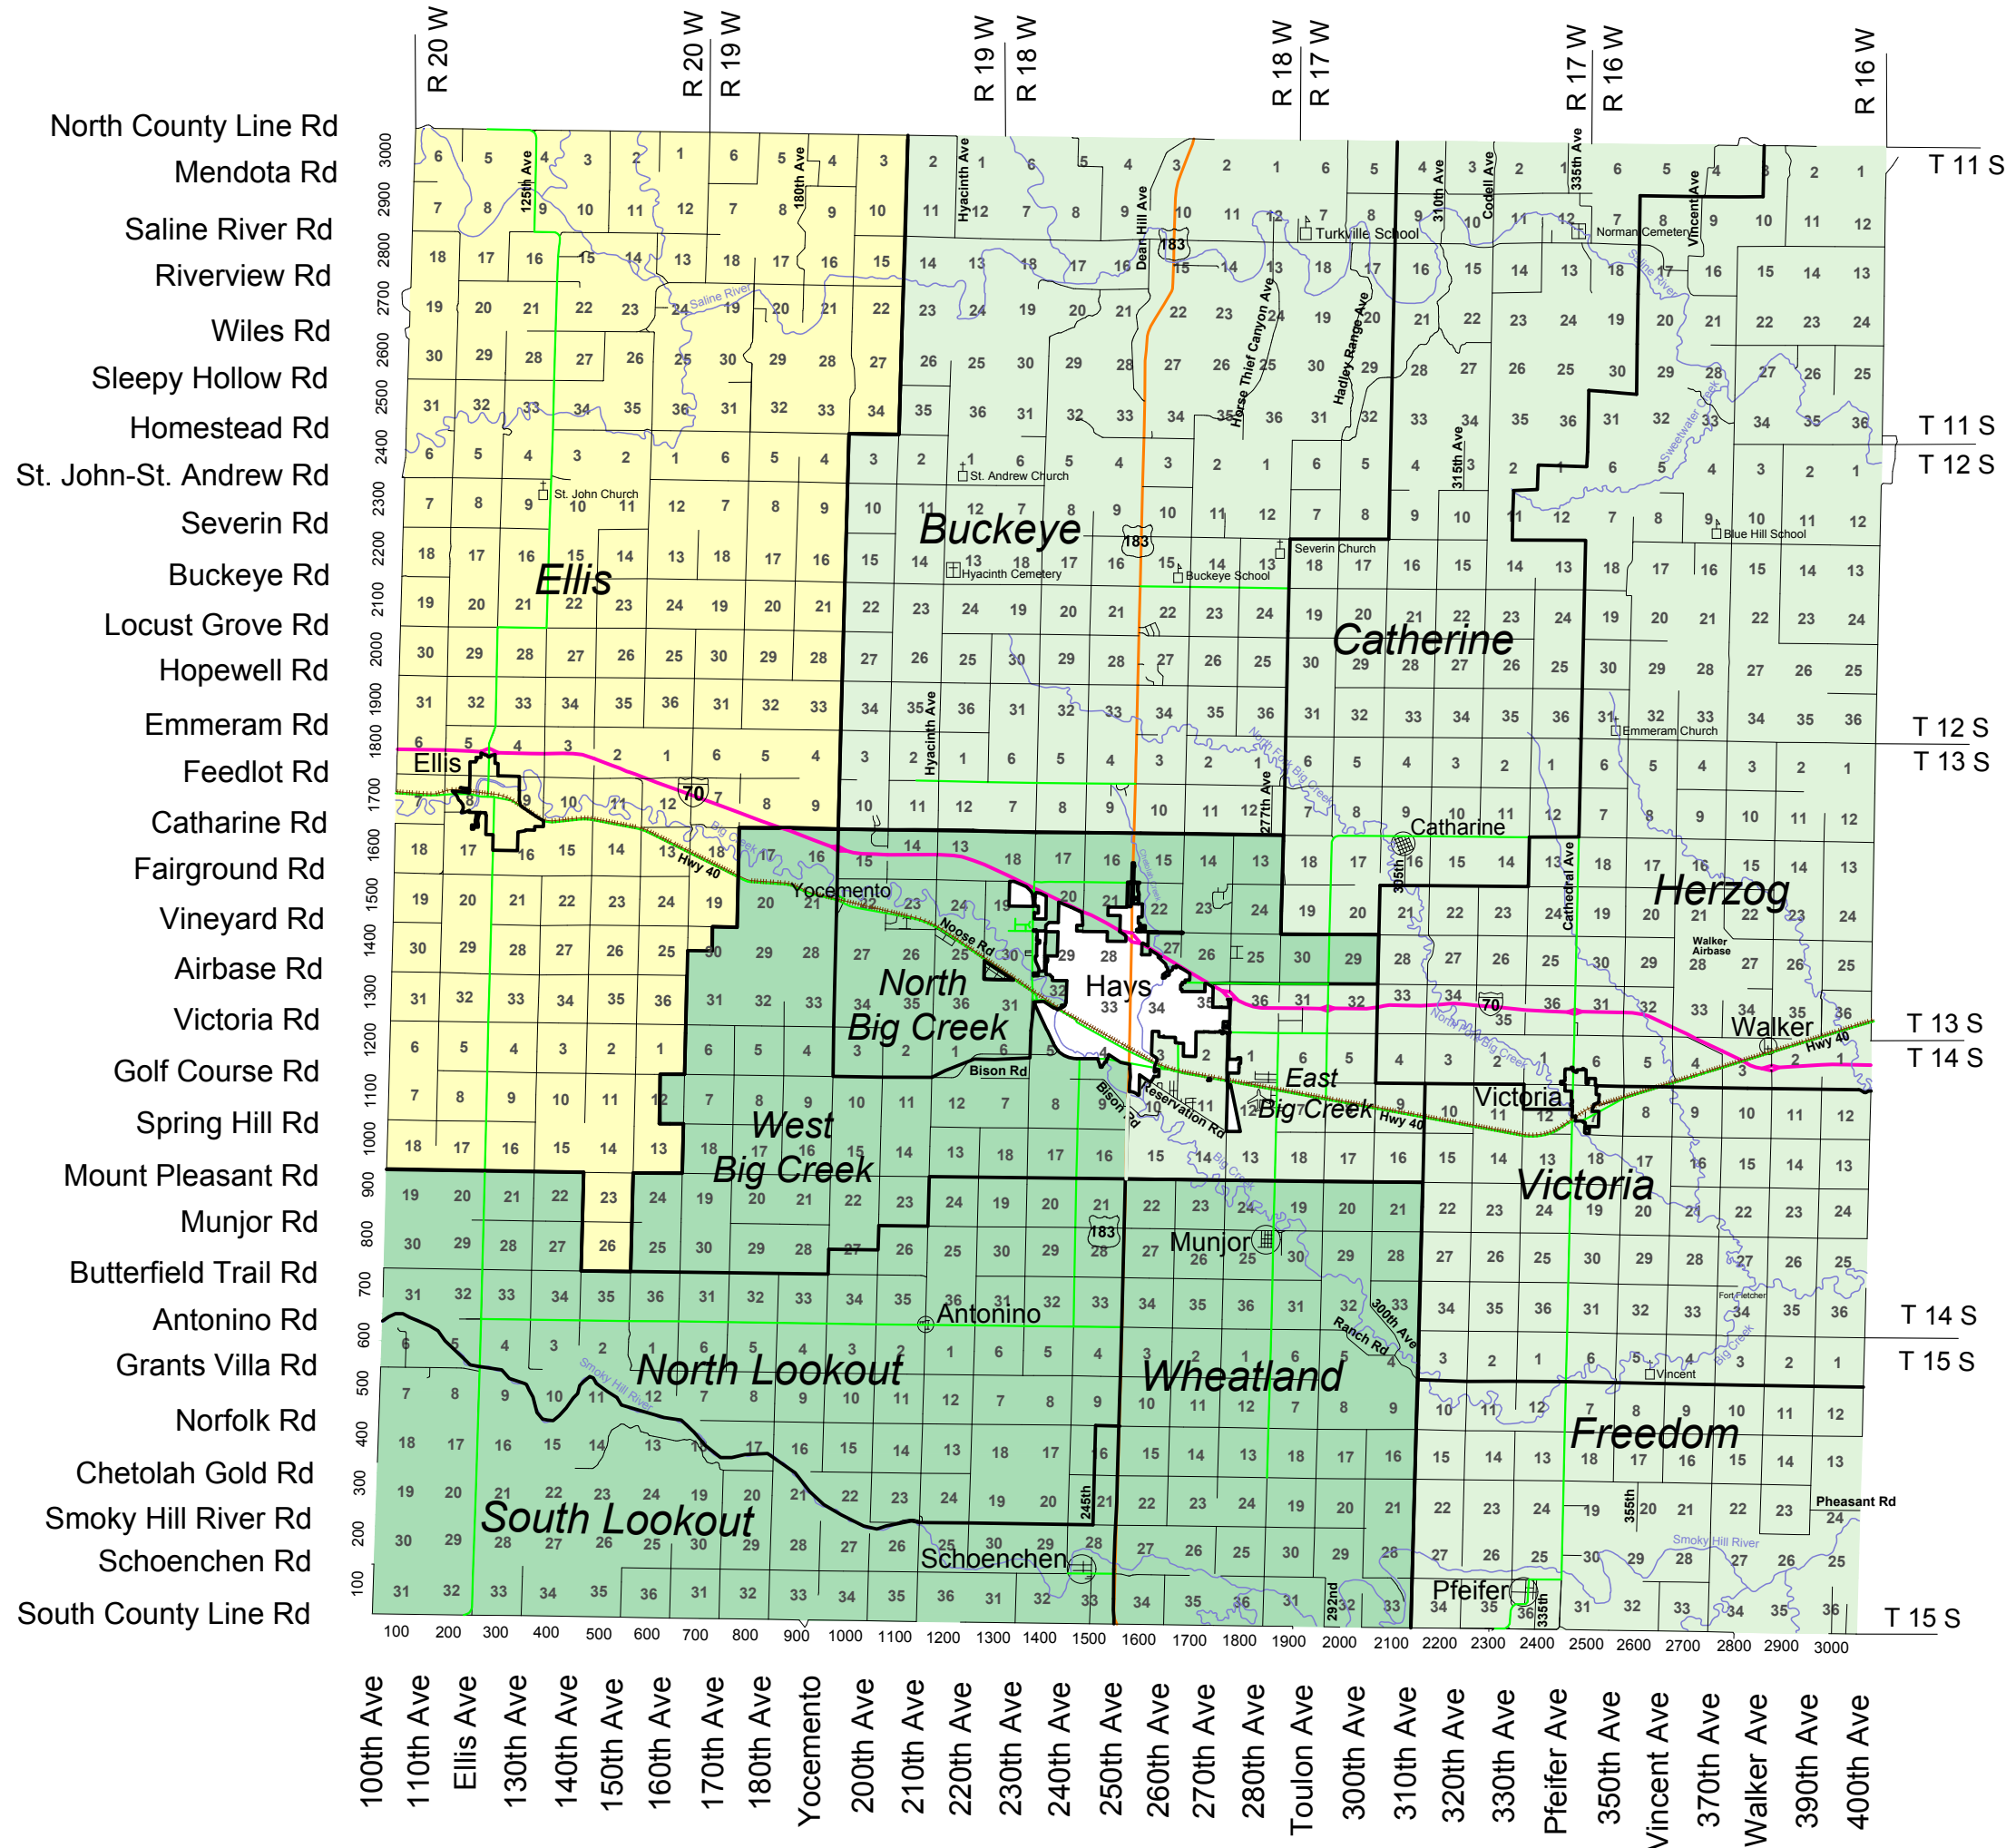

Ellis County Commissioner Districts

Legend

Refer to the City of Hays Commission District Map for designated Commission areas.

- School
- Cemetery
- Park
- Hospital
- Street
- Interstate
- Federal Highway
- Railroad
- 36** Section Numbers

Even Addresses East and South
Odd Addresses West and North

Prepared by:
Ellis County Information Technology
GIS Division

Road Information Provided by:
Ellis County Public Works

Source:
Ellis County Clerk's Office
2017

Not to Scale

- North County Line Rd
- Mendota Rd
- Saline River Rd
- Riverview Rd
- Wiles Rd
- Sleepy Hollow Rd
- Homestead Rd
- St. John-St. Andrew Rd
- Severin Rd
- Buckeye Rd
- Locust Grove Rd
- Hopewell Rd
- Emmeram Rd
- Feedlot Rd
- Catharine Rd
- Fairground Rd
- Vineyard Rd
- Airbase Rd
- Victoria Rd
- Golf Course Rd
- Spring Hill Rd
- Mount Pleasant Rd
- Munjoy Rd
- Butterfield Trail Rd
- Antonino Rd
- Grants Villa Rd
- Norfolk Rd
- Chetolah Gold Rd
- Smoky Hill River Rd
- Schoenchen Rd
- South County Line Rd

- 100th Ave
- 110th Ave
- Ellis Ave
- 130th Ave
- 140th Ave
- 150th Ave
- 160th Ave
- 170th Ave
- 180th Ave
- Yocemento
- 200th Ave
- 210th Ave
- 220th Ave
- 230th Ave
- 240th Ave
- 250th Ave
- 260th Ave
- 270th Ave
- 280th Ave
- Toulon Ave
- 300th Ave
- 310th Ave
- 320th Ave
- 330th Ave
- Pfeifer Ave
- 350th Ave
- Vincent Ave
- 370th Ave
- Walker Ave
- 390th Ave
- 400th Ave