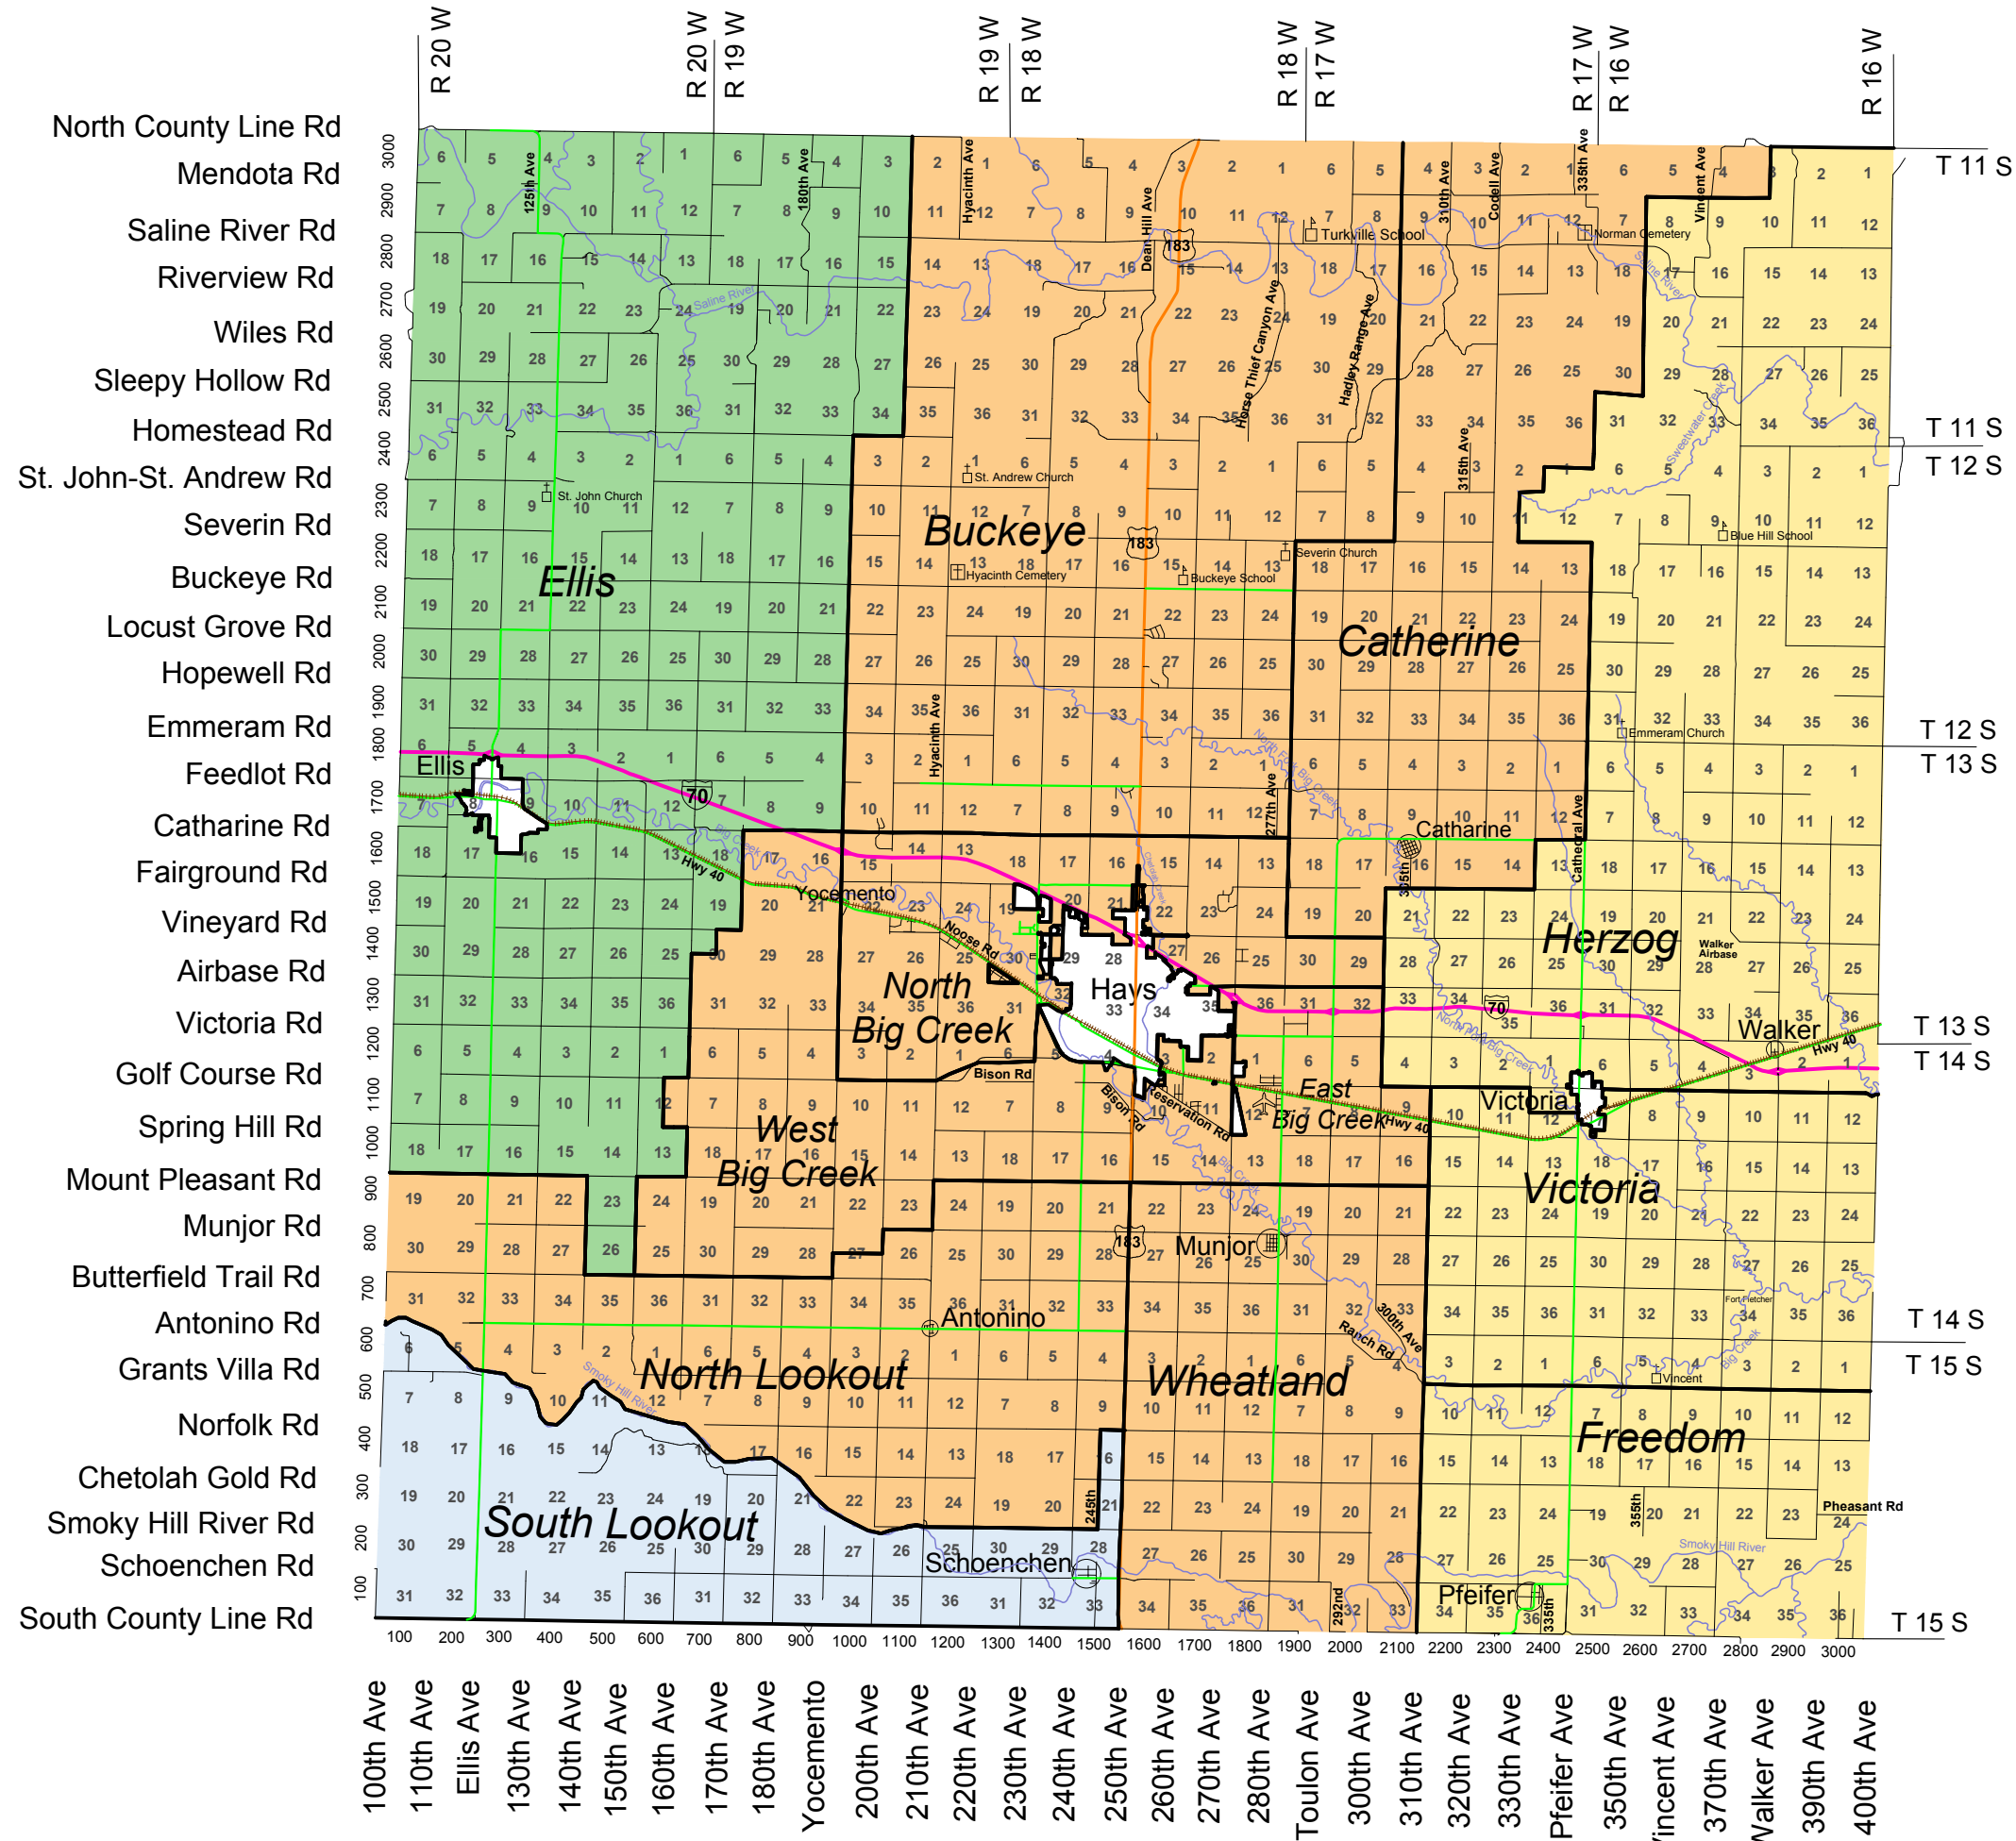

# Ellis County

## Voting Districts

### Polling Places

- Ellis █ VFW Hall, 813 Jefferson St, Ellis
- Buckeye █ St. Nicholas Church, 2901 E 13th St, Hays
- Catherine █ St. Nicholas Church, 2901 E 13th St, Hays
- North Big Creek █ St. Nicholas Church, 2901 E 13th St, Hays
- West Big Creek █ St. Nicholas Church, 2901 E 13th St, Hays
- East Big Creek █ St. Nicholas Church, 2901 E 13th St, Hays
- North Lookout █ St. Nicholas Church, 2901 E 13th St, Hays
- Wheatland █ St. Nicholas Church, 2901 E 13th St, Hays
- Herzog █ VFW Hall, 204 E Main St, Victoria
- Victoria █ VFW Hall, 204 E Main St, Victoria
- Freedom █ VFW Hall, 204 E Main St, Victoria
- South Lookout █ St. Anthony Community Center, Schoenchen

Refer to the City of Hays, Victoria & Ellis Voting District maps for designated polling places.

- Interstate 70
- Federal Highway
- Paved Roads
- City Limits
- 36** Section Numbers

Even Addresses East and South  
Odd Addresses West and North