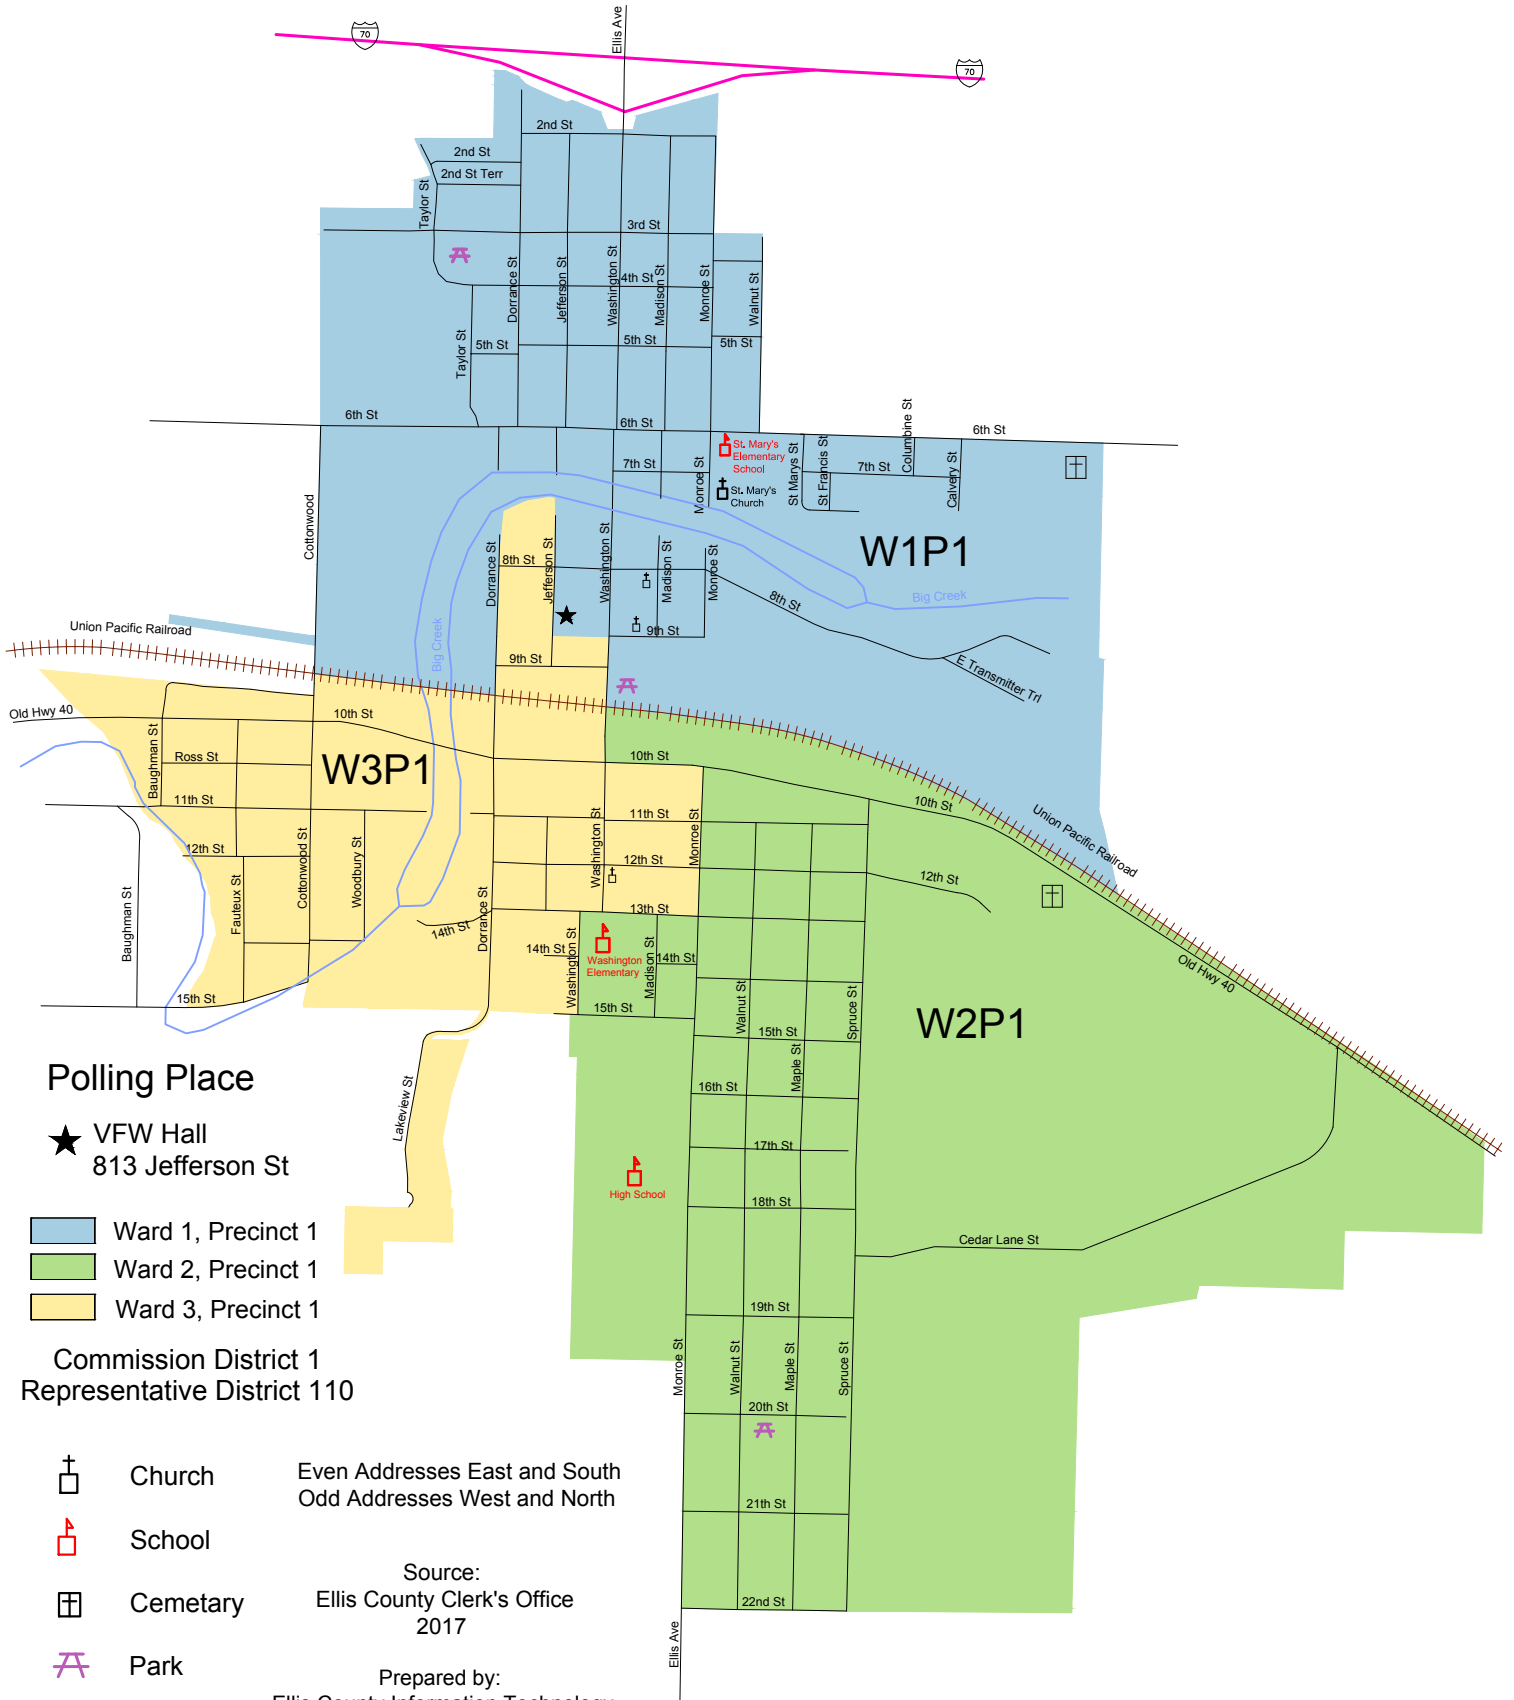

City of Ellis

Polling Place

★ VFW Hall
813 Jefferson St

- Ward 1, Precinct 1
- Ward 2, Precinct 1
- Ward 3, Precinct 1

Commission District 1
Representative District 110

- + Church
- Ⓜ School
- Ⓜ Cemetary
- Ⓜ Park
- Street
- + Railroad

Even Addresses East and South
Odd Addresses West and North

Source:
Ellis County Clerk's Office
2017

Prepared by:
Ellis County Information Technology
GIS Division