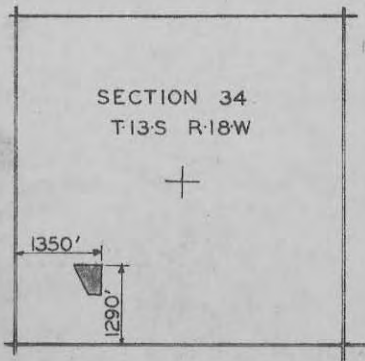

EKEY PARK
TO THE
CITY OF HAYS
KANSAS

LOCATION MAP
Scale: 1" = 2000'

SCALE: 1" = 100'