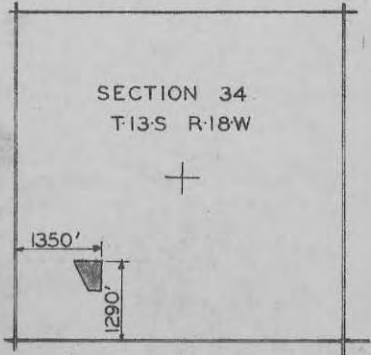

EKEY PARK
TO THE
CITY OF HAYS
KANSAS

LOCATION MAP
Scale: 1" = 2000'

SCALE: 1" = 100'