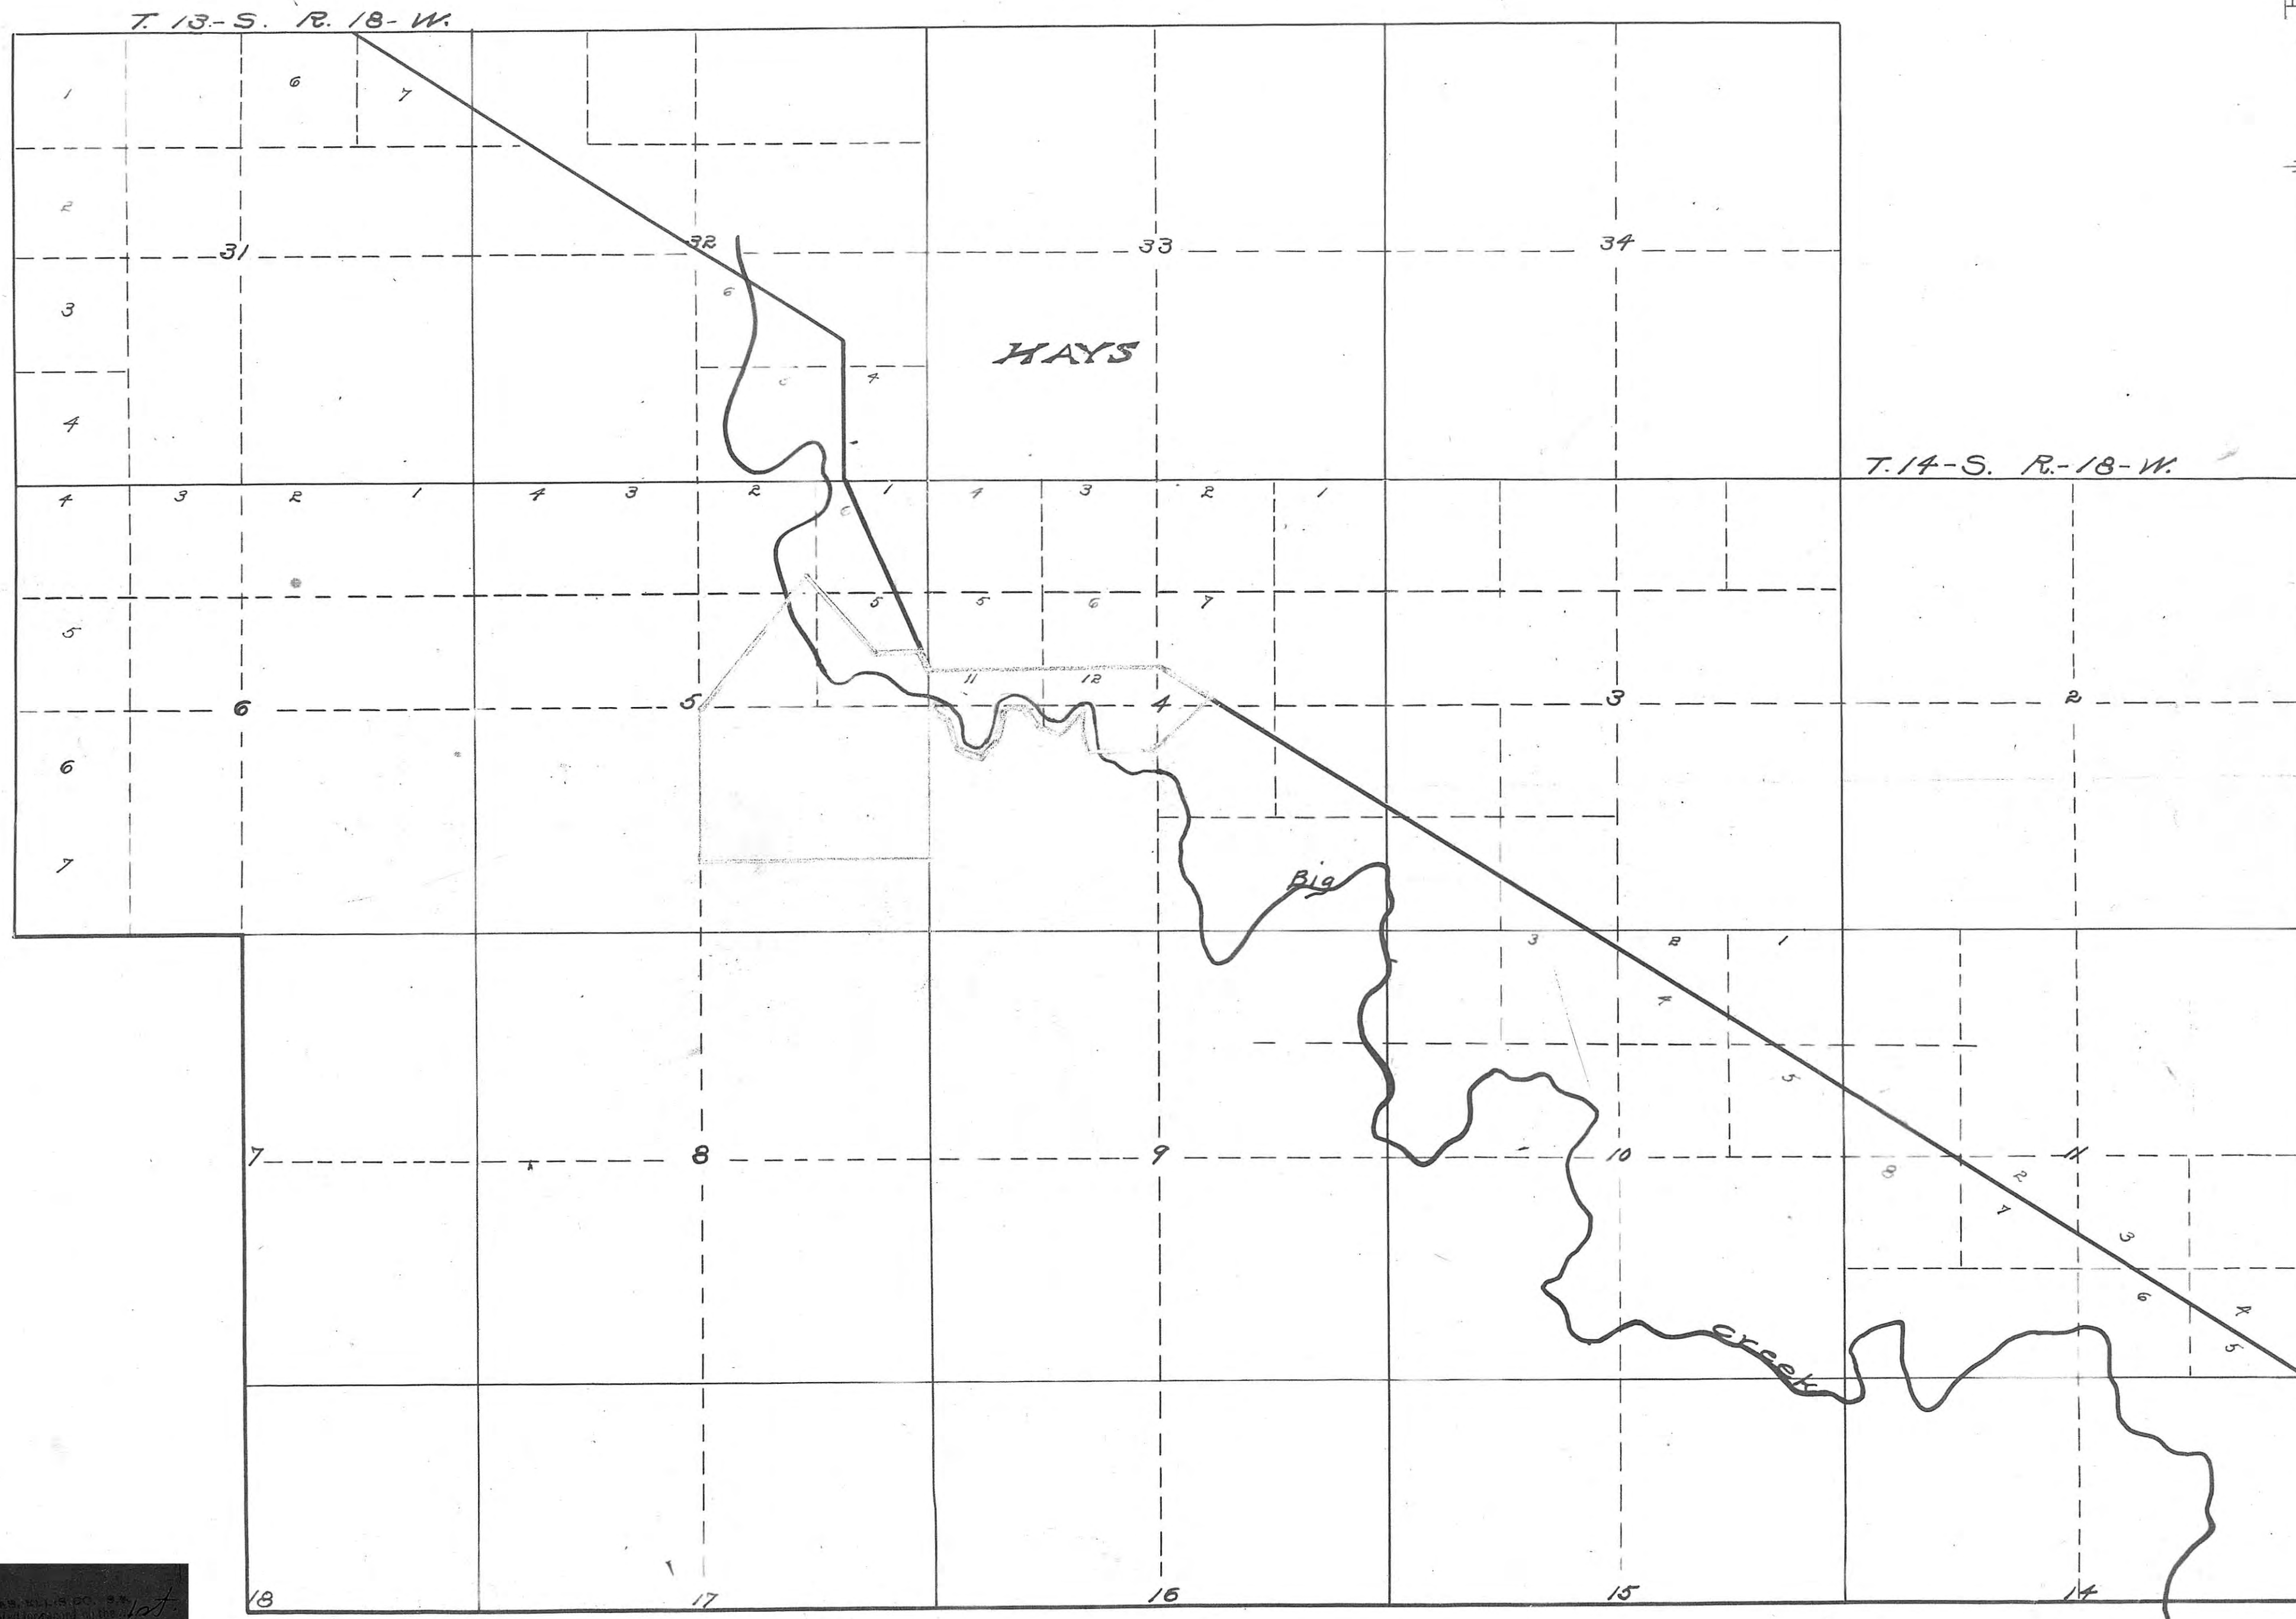

PLAT OF
FORT HAYS FRONTIER PARK
LOCATED IN
FT. HAYS MILITARY RESERVATION

Scale 1 inch = 1320'

STATE OF KANSAS, ss. I, the undersigned, being duly sworn, depose and say that the foregoing is a true and correct copy of the original plat of Fort Hays Frontier Park, as the same appears in the records of the State of Kansas, and that the same is a true and correct copy of the original plat of Fort Hays Frontier Park, as the same appears in the records of the State of Kansas, and that the same is a true and correct copy of the original plat of Fort Hays Frontier Park, as the same appears in the records of the State of Kansas.

In testimony whereof, I have hereunto set my hand and the seal of the State of Kansas, at Topeka, Kansas, this 17th day of June, 1886.