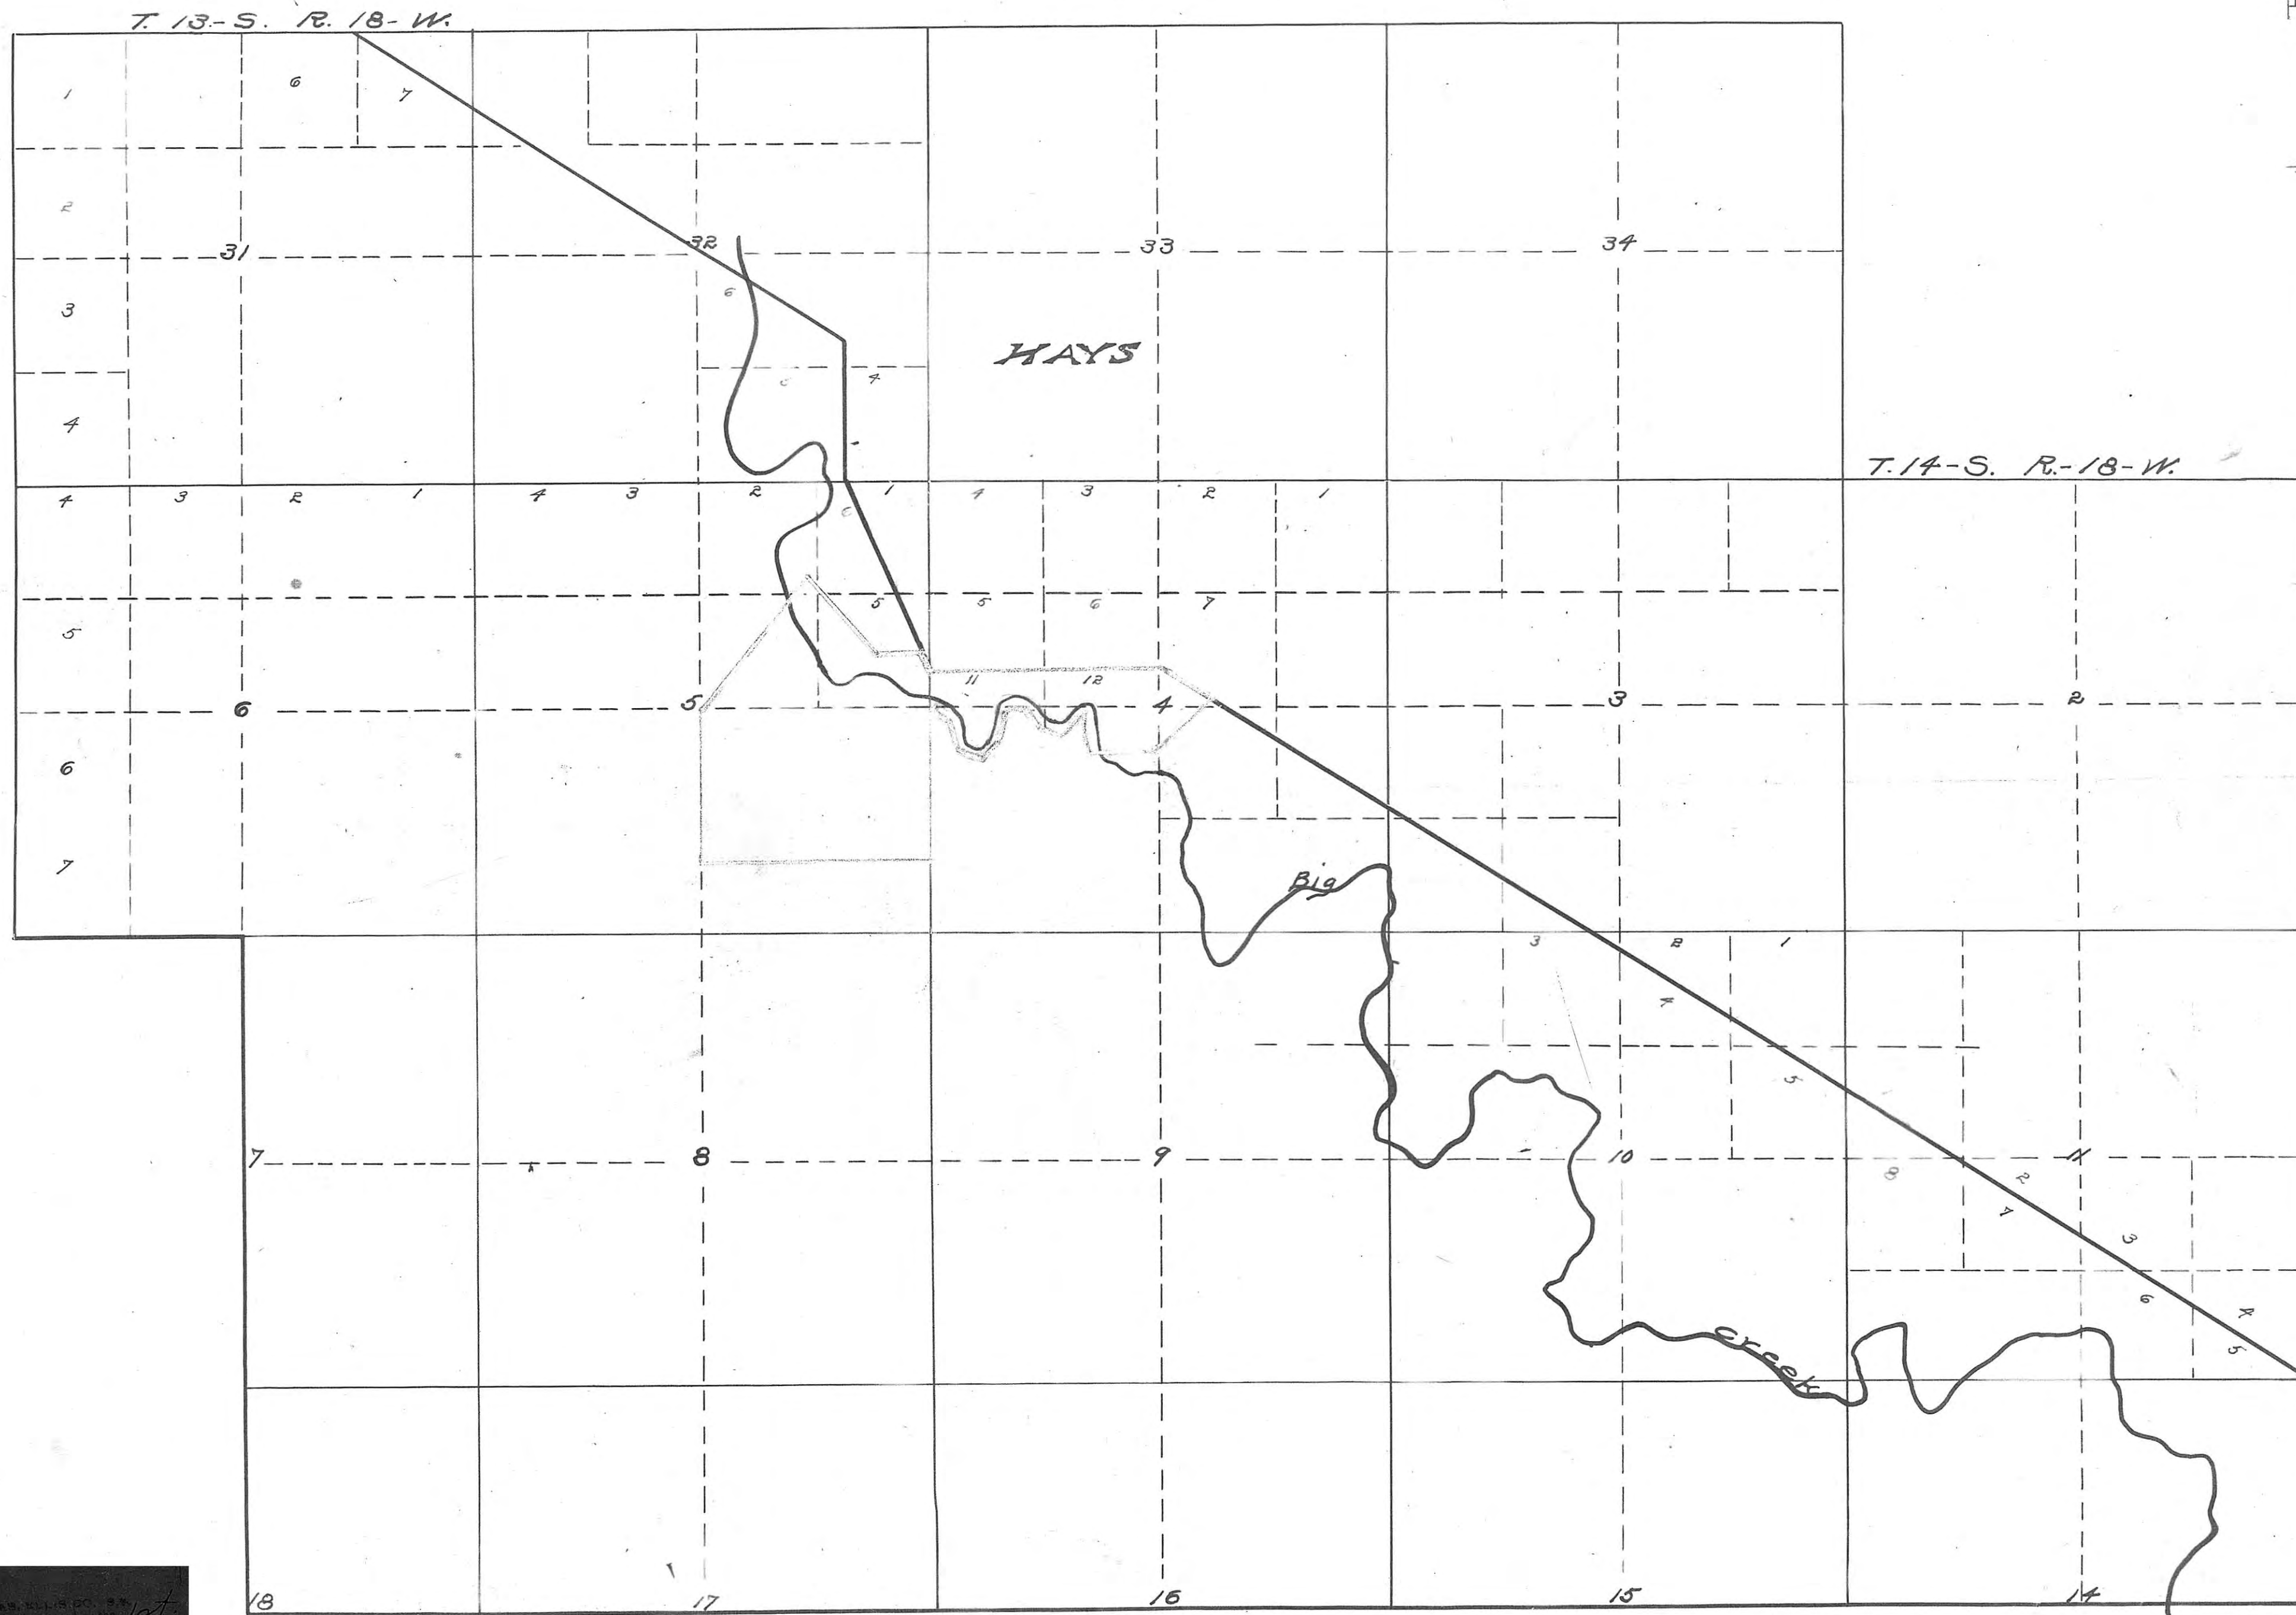

PLAT OF
FORT HAYS FRONTIER PARK
LOCATED IN
FT. HAYS MILITARY RESERVATION

Scale 1 inch = 1320'

STATE OF KANSAS, ss. I, the undersigned, being duly sworn, depose and say that the foregoing is a true and correct copy of the original plat of Fort Hays Frontier Park, as the same appears in the records of the State of Kansas, and that the same is a true and correct copy of the original plat of Fort Hays Frontier Park, as the same appears in the records of the State of Kansas, and that the same is a true and correct copy of the original plat of Fort Hays Frontier Park, as the same appears in the records of the State of Kansas.

In testimony whereof, I have hereunto set my hand and the seal of the State of Kansas, at Topeka, Kansas, this 17th day of June, 1886.